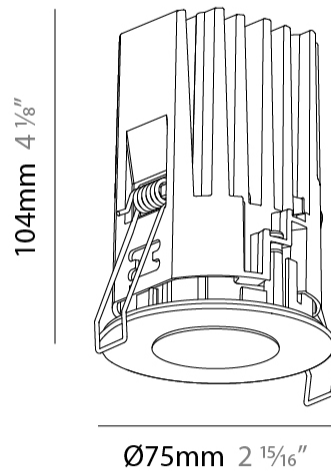

GENERAL

Series: Oiko Pro Round
Subseries: Oiko Pro Wallwash
Partner: Prolicht
Division: Architectural
Installation: Recessed
Product Type: Wallwash
Mounting Location: Ceiling
Light Distribution: Wallwash

PHYSICAL

Aperture Sizes - Downlights: 1"
Shape: Round
Diameter (mm): 75
Diameter (in): 2 15/16
Height (mm): 104
Height (in): 4 1/8
Ceiling Thickness (mm): 1 - 25
Ceiling Thickness (in): 1/16 - 1 3/16
Min. Recessing Depth (mm): 110
Min. Recessing Depth (in): 4 5/16
Fixture Finish: SSR / BKV / CWI / CRY / HAB / UFT / ITA / RUA / FTG / MYG / LOD / PUS / FRO / FUP / KIA / POP / BLS / SPG / MEY / GOH / CHC / COM / ABZ / JAG / OBR / MOS / ROR
Fixture Material: Aluminum Die Cast
Cut-out Measurements: D. - 68mm / 2 11/16"

ELECTRICAL

Lamp Type: LED (Zhaga Standard)
Input Wattage (W): 23.6
Total Output Wattage (W): 21.5
Dimming: Non-Dimming / 0-10V Dimming / Phase Dimming / DALI Dimming / MATTER Dimming
Driver Included: No
Driver Location: Recessed Housing
Driver Type: Constant Current - Universal
Driver Class: Class 2
Input Voltage (V): 120 - 277
Constant Current (MA): 500mA

LED

Number of LEDs: 1
Color Temperature (°K): 2700 / 3000 / 3500 / 4000
Max. Delivered Lumen (lm): 1863 / 1930 / 2020 / 2038
Nominal Lumen (lm): 2341 / 2424 / 2537 / 2561
CRI: >90 CRI
Lamp Life (hrs): 50000

OPTICAL

RATINGS AND CERTIFICATIONS

Certified By: Certified for North American Standards
IP rating: IP54