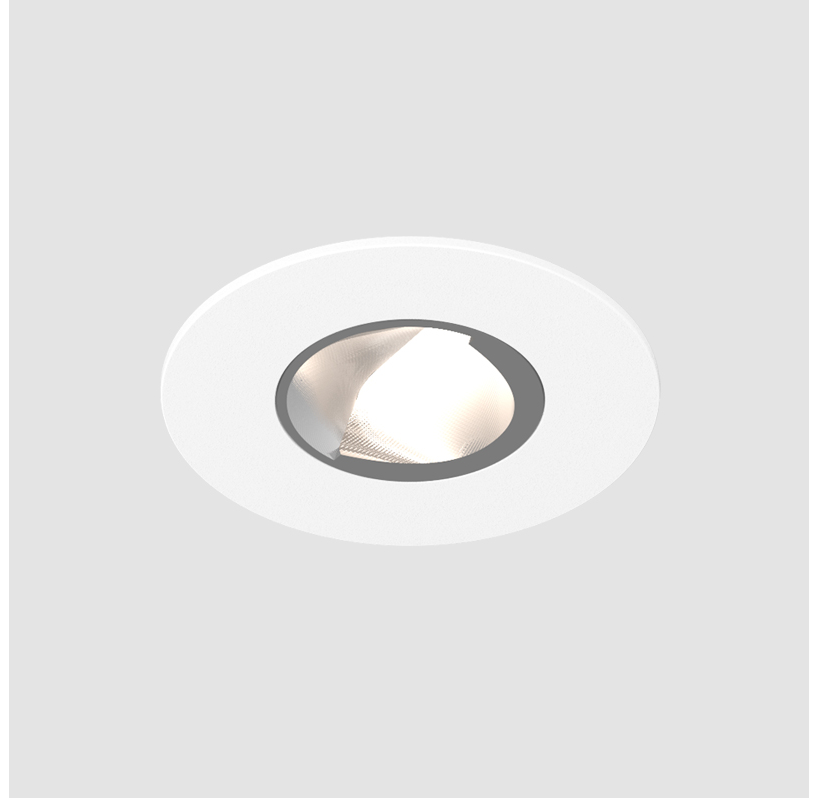

GENERAL

Series: Oiko Pro Round
Subseries: Oiko Pro Wallwash
Partner: Prolicht
Division: Architectural
Installation: Recessed
Product Type: Wallwash
Mounting Location: Ceiling
Light Distribution: Wallwash

PHYSICAL

Aperture Sizes - Downlights: 1"
Shape: Round
Diameter (mm): 75
Diameter (in): 2 15/16
Height (mm): 104
Height (in): 4 1/8
Ceiling Thickness (mm): 1 - 25
Ceiling Thickness (in): 1/16 - 1 3/16
Min. Recessing Depth (mm): 110
Min. Recessing Depth (in): 4 5/16
Fixture Finish: SSR / BKV / CWI / CRY / HAB / UFT / ITA / RUA / FTG / MYG / LOD / PUS / FRO / FUP / KIA / POP / BLS / SPG / MEY / GOH / CHC / COM / ABZ / JAG / OBR / MOS / ROR
Fixture Material: Aluminum Die Cast
Cut-out Measurements: D. - 68mm / 2 11/16"

ELECTRICAL

Lamp Type: LED (Zhaga Standard)
Input Wattage (W): 23.6
Total Output Wattage (W): 21.5
Dimming: Non-Dimming / 0-10V Dimming / Phase Dimming / DALI Dimming / MATTER Dimming
Driver Included: No
Driver Location: Recessed Housing
Driver Type: Constant Current - Universal
Driver Class: Class 2
Input Voltage (V): 120 - 277
Constant Current (MA): 500mA

LED

Number of LEDs: 1
Color Temperature (°K): 2700 / 3000 / 3500 / 4000
Max. Delivered Lumen (lm): 1863 / 1930 / 2020 / 2038
Nominal Lumen (lm): 2341 / 2424 / 2537 / 2561
CRI: >90 CRI
Lamp Life (hrs): 50000

OPTICAL

RATINGS AND CERTIFICATIONS

Certified By: Certified for North American Standards
IP rating: IP54